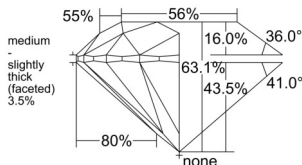

GIA®

FACSIMILE

GIA REPORT

7546173180

Verify this report at GIA.edu

GIA NATURAL DIAMOND DOSSIER®

December 05, 2025
GIA Report Number 7546173180
Shape and Cutting Style ..... Round Brilliant
Measurements ..... 5.62 - 5.67 x 3.56 mm

GRADING RESULTS

Carat Weight ..... 0.70 carat
Color Grade ..... J
Clarity Grade VS1
Cut Grade ..... Excellent

ADDITIONAL GRADING INFORMATION

Polish ..... Excellent
Symmetry ..... Excellent
Fluorescence ..... Faint
Clarity Characteristics ..... Crystal, Pinpoint, Needle
Inscription(s): GIA 7546173180

PROPORTIONS

Profile to actual proportions

GRADING SCALES

GIA COLOR SCALE

COLOURESS	D
	E
	F
	G
	H
	I
	J
NEAR COLOURESS	K
	L
FAINTE	M
	N
	O
	P
	Q
	R
	S
	T
	U
	V
	W
	X
	Y
LIGHT	Z

GIA CLARITY SCALE

FLAWLESS	VERY VERY SLIGHTLY INCLUDED	VS₁	VS₂	VS₁	VS₂	SL₁	SL₂	I₁	I₂	I₃	
											INTERNALLY FLAWLESS

GIA CUT SCALE

EXCELLENT
VERY GOOD
GOOD
FAIR
POOR