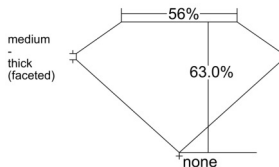

GIA®

FACSIMILE

GIA REPORT 7546178222

Verify this report at GIA.edu

GIA NATURAL DIAMOND DOSSIER®

December 05, 2025
GIA Report Number 7546178222
Shape and Cutting Style ..... Marquise Brilliant
Measurements ..... 6.90 x 3.72 x 2.35 mm

GRADING RESULTS

Carat Weight ..... 0.34 carat
Color Grade ..... D
Clarity Grade VS1

ADDITIONAL GRADING INFORMATION

Polish ..... Excellent
Symmetry ..... Very Good
Fluorescence ..... None
Clarity Characteristics ..... Crystal, Cloud, Pinpoint
Inscription(s): GIA 7546178222

PROPORTIONS

Profile not to actual proportions

GRADING SCALES

GIA COLOR SCALE		GIA CLARITY SCALE			
COLORLESS	D	VERY VERY SLIGHTLY INCLUDED	FLAWLESS		
	E		INTERNALLY FLAWLESS		
	F	VERY SLIGHTLY INCLUDED	VS₁		
	G		VS₂		
	H		VS₁		
	NEAR COLORLESS	I	SLIGHTLY INCLUDED	VS₂	
		J		SI₁	
		FAINT	K	INCLUDED	SI₂
			L		I₁
			M		I₂
VERT LIGHT	N	INCLUDED	I₃		
	O				
	P				
	Q				
	R				
LIGHT	S				
	T				
	U				
	V				
	W				
X					
Y					
Z