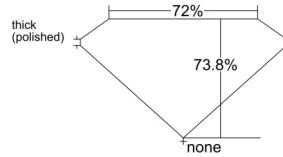

GIA®

FACSIMILE

GIA REPORT 7546181898

Verify this report at GIA.edu

GIA NATURAL DIAMOND DOSSIER®

December 08, 2025
GIA Report Number 7546181898
Shape and Cutting Style ..... Square Modified Brilliant
Measurements ..... 4.85 x 4.77 x 3.52 mm

GRADING RESULTS

Carat Weight ..... 0.75 carat
Color Grade L
Clarity Grade VS2

ADDITIONAL GRADING INFORMATION

Polish ..... Excellent
Symmetry ..... Very Good
Fluorescence ..... None
Clarity Characteristics ..... Feather, Cloud
Inscription(s): GIA 7546181898

PROPORTIONS

Profile not to actual proportions

GRADING SCALES

GIA COLOR SCALE		GIA CLARITY SCALE			
COLORLESS	D	VERY VERY SLIGHTLY INCLUDED	FLAWLESS		
	E		INTERNALLY FLAWLESS		
	F	VERY SLIGHTLY INCLUDED	VVS₁		
	G		VVS₂		
	H		VS₁		
	NEAR COLORLESS	I	SLIGHTLY INCLUDED	VS₂	
		J		SI₁	
		FAINT	K	INCLUDED	SI₂
			L		I₁
			M		I₂
VERT LIGHT	N	LIGHT	I₃		
	O				
	P				
	Q				
	R				
	S				
	T				
LIGHT	U				
	V				
	W				
	X				
Y					
Z