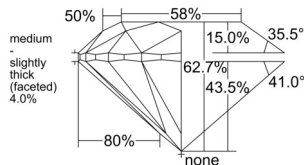

GIA®

FACSIMILE

GIA REPORT

7546191264

Verify this report at GIA.edu

GIA NATURAL DIAMOND DOSSIER®

December 08, 2025
GIA Report Number 7546191264
Shape and Cutting Style ..... Round Brilliant
Measurements ..... 5.67 - 5.70 x 3.56 mm

GRADING RESULTS

Carat Weight ..... 0.72 carat
Color Grade ..... J
Clarity Grade S11
Cut Grade ..... Excellent

ADDITIONAL GRADING INFORMATION

Polish ..... Excellent
Symmetry ..... Excellent
Fluorescence ..... None
Clarity Characteristics ..... Crystal
Inscription(s): GIA 7546191264

PROPORTIONS

GRADING SCALES

GIA COLOR SCALE

COLOREDNESS	D
	E
	F
	G
	H
	I
	J
NEAR COLORLESS	K
	L
FAIN	M
	N
	O
	P
VERY LIGHT	Q
	R
	S
	T
	U
	V
LIGHT	W
	X
	Y
	Z

GIA CLARITY SCALE

FLAWLESS	VERY VERY SLIGHTLY INCLUDED	VVS₁	VVS₂	VS₁	VS₂	S1₁	S1₂	I₁	I₂	I₃	
											INTERNALLY FLAWLESS

GIA CUT SCALE

EXCELLENT
VERY GOOD
GOOD
FAIR
POOR