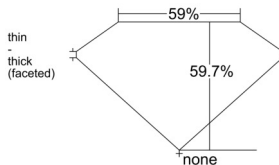

GIA®

FACSIMILE

GIA REPORT

7546197624

Verify this report at GIA.edu

GIA NATURAL DIAMOND DOSSIER®

December 09, 2025
GIA Report Number 7546197624
Shape and Cutting Style ..... Oval Brilliant
Measurements ..... 8.43 x 5.21 x 3.11 mm

GRADING RESULTS

Carat Weight ..... 0.90 carat
Color Grade ..... F
Clarity Grade SI1

ADDITIONAL GRADING INFORMATION

Polish ..... Excellent
Symmetry ..... Very Good
Fluorescence ..... None
Clarity Characteristics..... Feather, Cloud, Indented Natural
Inscription(s): GIA 7546197624

PROPORTIONS

Profile not to actual proportions

GRADING SCALES

GIA COLOR SCALE		GIA CLARITY SCALE			
COLORLESS	D	VERY VERY SLIGHTLY INCLUDED	FLAWLESS		
	E		INTERNALLY FLAWLESS		
	F		VVS₁		
	G		VVS₂		
	NEAR COLORLESS		H	VERY SLIGHTLY INCLUDED	VS₁
			I		VS₂
	FANT		J	SLIGHTLY INCLUDED	SI₁
			K		SI₂
			L		I₁
			M		I₂
VERT LIGHT		N	INCLUDED		I₃
		O			
LIGHT		P			
		Q			
		R			
		S			
	T				
	Z