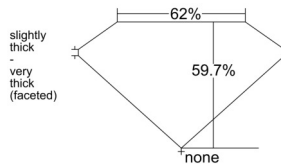

GIA®

FACSIMILE

GIA REPORT

7546199259

Verify this report at GIA.edu

GIA NATURAL DIAMOND DOSSIER®

December 10, 2025
GIA Report Number 7546199259
Shape and Cutting Style ..... Heart Brilliant
Measurements ..... 5.23 x 6.11 x 3.65 mm

GRADING RESULTS

Carat Weight ..... 0.70 carat
Color Grade ..... E
Clarity Grade VS1

ADDITIONAL GRADING INFORMATION

Polish ..... Excellent
Symmetry ..... Excellent
Fluorescence ..... None
Clarity Characteristics..... Crystal, Feather, Needle, Pinpoint
Inscription(s): GIA 7546199259

PROPORTIONS

Profile not to actual proportions

GRADING SCALES

GIA COLOR SCALE		GIA CLARITY SCALE			
COLORLESS	D	VERY VERY SLIGHTLY INCLUDED	FLAWLESS		
	E		INTERNALLY FLAWLESS		
	F	VERY SLIGHTLY INCLUDED	VVS₁		
	G		VVS₂		
	H		VS₁		
	NEAR COLORLESS	I	SLIGHTLY INCLUDED	VS₂	
		J		SI₁	
		FAINT	K	INCLUDED	SI₂
			L		I₁
			M		I₂
VERT LIGHT			N	INCLUDED	I₃
			O		
			P		
	Q				
LIGHT	R				
	S				
	T				
	U				
	V				
	Z