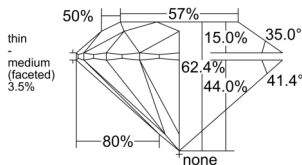

GIA®

FACSIMILE

GIA REPORT 7546207754

Verify this report at GIA.edu

GIA NATURAL DIAMOND DOSSIER®

December 10, 2025
GIA Report Number 7546207754
Shape and Cutting Style ..... Round Brilliant
Measurements ..... 5.41 - 5.43 x 3.38 mm

GRADING RESULTS

Carat Weight ..... 0.60 carat
Color Grade ..... E
Clarity Grade VVS1
Cut Grade ..... Excellent

ADDITIONAL GRADING INFORMATION

Polish ..... Excellent
Symmetry ..... Excellent
Fluorescence ..... None
Clarity Characteristics..... Cloud, Feather, Indented Natural
Inscription(s): GIA 7546207754

PROPORTIONS

GRADING SCALES

GIA COLOR SCALE	GIA CLARITY SCALE	GIA CUT SCALE	
D	FLAWLESS	EXCELLENT	
E	INTERNALLY FLAWLESS		
F		VVS₁	VERY GOOD
G	VVS₂		
H	VS₁	GOOD	
I	VS₂		
J	SI₁	FAIR	
K	SI₂		
L	I₁	POOR	
M			
N			
O	I₂		
P			
Q			
R	I₃		
S			
T			
U			
V			
W			
X			
Y			
Z