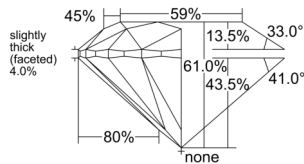

GIA®

FACSIMILE

GIA REPORT

7546218267

Verify this report at GIA.edu

GIA NATURAL DIAMOND DOSSIER®

December 12, 2025
GIA Report Number **7546218267**
Shape and Cutting Style ..... **Round Brilliant**
Measurements ..... **5.18 - 5.19 x 3.16 mm**

GRADING RESULTS

Carat Weight ..... **0.52 carat**
Color Grade ..... **G**
Clarity Grade **VS2**
Cut Grade ..... **Excellent**

ADDITIONAL GRADING INFORMATION

Polish ..... **Excellent**
Symmetry ..... **Excellent**
Fluorescence ..... **None**
Clarity Characteristics ..... **Crystal, Cloud**
Inscription(s): **GIA 7546218267**

PROPORTIONS

Profile to actual proportions