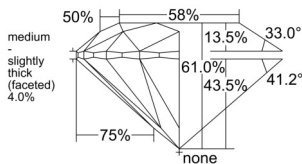

GIA®

FACSIMILE

GIA REPORT 7546222409

Verify this report at GIA.edu

GIA NATURAL DIAMOND DOSSIER®

December 12, 2025
GIA Report Number 7546222409
Shape and Cutting Style ..... Round Brilliant
Measurements ..... 4.50 - 4.53 x 2.75 mm

GRADING RESULTS

Carat Weight ..... 0.34 carat
Color Grade ..... F
Clarity Grade VVS2
Cut Grade ..... Excellent

ADDITIONAL GRADING INFORMATION

Polish ..... Excellent
Symmetry ..... Excellent
Fluorescence ..... None
Clarity Characteristics ..... Cloud, Pinpoint, Feather
Inscription(s): GIA 7546222409

PROPORTIONS

Profile to actual proportions

GRADING SCALES

GIA COLOR SCALE	GIA CLARITY SCALE	GIA CUT SCALE	
D	FLAWLESS	EXCELLENT	
E	INTERNALLY FLAWLESS		
F		VVS₁	VERY GOOD
G	VVS₂		
H	VS₁	GOOD	
I	VS₂		
J	SI₁	FAIR	
K	SI₂		
L	I₁	POOR	
M	I₂		
N	I₃		
O			
P			
Q			
R			
S			
T			
U			
V			
W			
X			
Y			
Z