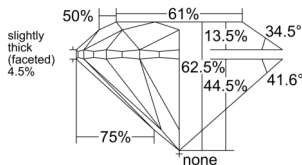

GIA®

FACSIMILE

GIA REPORT 7546235724

Verify this report at GIA.edu

GIA NATURAL DIAMOND DOSSIER®

December 15, 2025
GIA Report Number 7546235724
Shape and Cutting Style ..... Round Brilliant
Measurements ..... 5.30 - 5.34 x 3.33 mm

GRADING RESULTS

Carat Weight ..... 0.59 carat
Color Grade ..... H
Clarity Grade VS1
Cut Grade ..... Excellent

ADDITIONAL GRADING INFORMATION

Polish ..... Excellent
Symmetry ..... Excellent
Fluorescence ..... None
Clarity Characteristics ..... Crystal, Feather
Inscription(s): GIA 7546235724

PROPORTIONS

Profile to actual proportions