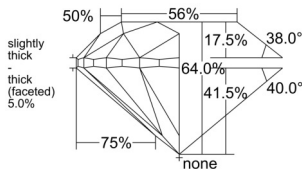

GIA®

FACSIMILE

GIA REPORT

7546251030

Verify this report at GIA.edu

GIA NATURAL DIAMOND DOSSIER®

December 17, 2025
GIA Report Number 7546251030
Shape and Cutting Style ..... Round Brilliant
Measurements ..... 5.53 - 5.59 x 3.56 mm

GRADING RESULTS

Carat Weight ..... 0.71 carat
Color Grade ..... G
Clarity Grade VS1
Cut Grade ..... Very Good

ADDITIONAL GRADING INFORMATION

Polish ..... Excellent
Symmetry ..... Very Good
Fluorescence ..... Medium Blue
Clarity Characteristics ..... Cloud
Inscription(s): GIA 7546251030

PROPORTIONS

Profile to actual proportions