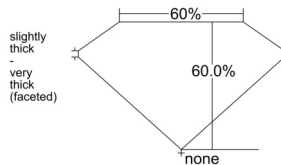

GIA®

FACSIMILE

GIA REPORT

7546277159

Verify this report at GIA.edu

GIA NATURAL DIAMOND DOSSIER®

December 22, 2025
GIA Report Number **7546277159**
Shape and Cutting Style ..... **Pear Brilliant**
Measurements ..... **5.98 x 3.79 x 2.28 mm**

GRADING RESULTS

Carat Weight ..... **0.31 carat**
Color Grade ..... **H**
Clarity Grade **S12**

ADDITIONAL GRADING INFORMATION

Polish ..... **Very Good**
Symmetry ..... **Very Good**
Fluorescence ..... **None**
Clarity Characteristics ..... **Crystal, Feather**
Inscription(s): **GIA 7546277159**

PROPORTIONS

Profile not to actual proportions

GRADING SCALES

GIA COLOR SCALE		GIA CLARITY SCALE			
COLORLESS	D	VERY SLIGHTLY INCLUDED	FLAWLESS		
	E		INTERNALLY FLAWLESS		
	F		VVS₁		
	G		VVS₂		
	NEAR COLORLESS	H	VERY SLIGHTLY INCLUDED	VS₁	
		I		VS₂	
		FAINT	J	SLIGHTLY INCLUDED	S1₁
			K		S1₂
	L		I₁		
	VERT LIGHT		M	INCLUDED	I₂
N			I₃		
O					
P					
LIGHT	Q				
	R				
	S				
	T				
	U				
	Z