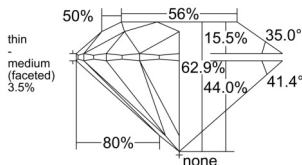

GIA®

FACSIMILE

GIA REPORT 7546317271

Verify this report at GIA.edu

GIA NATURAL DIAMOND DOSSIER®

January 02, 2026
GIA Report Number 7546317271
Shape and Cutting Style ..... Round Brilliant
Measurements ..... 5.05 - 5.09 x 3.19 mm

GRADING RESULTS

Carat Weight ..... 0.50 carat
Color Grade ..... G
Clarity Grade VS1
Cut Grade ..... Excellent

ADDITIONAL GRADING INFORMATION

Polish ..... Excellent
Symmetry ..... Excellent
Fluorescence ..... None
Clarity Characteristics ..... Feather, Cloud, Pinpoint
Inscription(s): GIA 7546317271

PROPORTIONS

GRADING SCALES

GIA COLOR SCALE	GIA CLARITY SCALE	GIA CUT SCALE
COLOURLESS	FLAWLESS	EXCELLENT
D	INTERNALLY FLAWLESS	
E	VVS₁	VERY GOOD
F		
G	VVS₂	
H	VS₁	GOOD
I		
J	VS₂	
K	SI₁	FAIR
L		
M	SI₂	
N	I₁	POOR
O		
P	I₂	
Q	I₃	
R		
S		
T		
U		
V		
W		
X		
Y		
Z