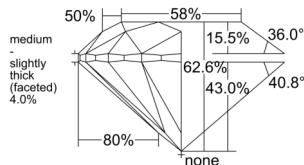

GIA®

FACSIMILE

GIA REPORT

7546326897

Verify this report at GIA.edu

GIA NATURAL DIAMOND DOSSIER®

December 27, 2025
GIA Report Number 7546326897
Shape and Cutting Style ..... Round Brilliant
Measurements ..... 5.49 - 5.53 x 3.45 mm

GRADING RESULTS

Carat Weight ..... 0.65 carat
Color Grade ..... E
Clarity Grade VVS1
Cut Grade ..... Excellent

ADDITIONAL GRADING INFORMATION

Polish ..... Excellent
Symmetry ..... Excellent
Fluorescence ..... Medium Blue
Clarity Characteristics ..... Cavity, Feather
Inscription(s): GIA 7546326897

PROPORTIONS

Profile to actual proportions

GRADING SCALES

GIA COLOR SCALE

COLOREDNESS	D
	E
	F
	G
	H
	I
	J
NEAR COLORLESS	K
	L
	M
FADING	N
	O
	P
	Q
VERY LIGHT	R
	S
	T
	U
	V
	W
	X
	Y
LIGHT	Z

GIA CLARITY SCALE

FLAWLESS	INTERNAL FLAWLESS	
		FLAWLESS
VERY VERY SLIGHTLY INCLUDED	VVS₁	
	VVS₂	
VERY SLIGHTLY INCLUDED	VS₁	
	VS₂	
SLIGHTLY INCLUDED	SI₁	
	SI₂	
INCLUDED	I₁	
	I₂	
	I₃	

GIA CUT SCALE

EXCELLENT	
	VERY GOOD
GOOD	
FAIR	
POOR