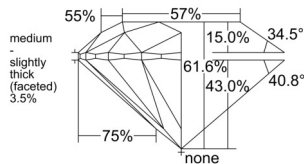

GIA®

FACSIMILE

GIA REPORT

7546354306

Verify this report at GIA.edu

GIA NATURAL DIAMOND DOSSIER®

January 02, 2026
GIA Report Number **7546354306**
Shape and Cutting Style ..... **Round Brilliant**
Measurements ..... **4.30 - 4.33 x 2.66 mm**

GRADING RESULTS

Carat Weight ..... **0.30 carat**
Color Grade ..... **G**
Clarity Grade **VS2**
Cut Grade ..... **Excellent**

ADDITIONAL GRADING INFORMATION

Polish ..... **Excellent**
Symmetry ..... **Excellent**
Fluorescence ..... **None**
Clarity Characteristics ..... **Crystal, Cloud**
Inscription(s): **GIA 7546354306**

PROPORTIONS

Profile to actual proportions

GRADING SCALES

GIA COLOR SCALE

COLORESS	D
	E
	F
	G
	H
	I
	J
NEAR COLORESS	K
	L
FAIN	M
	N
	O
	P
VERY LIGHT	Q
	R
	S
	T
	U
	V
	W
	X
	Y
LIGHT	Z

GIA CLARITY SCALE

FLAWLESS	VERY VERY SLIGHTLY INCLUDED	VS₁	VS₂	VS₁	VS₂	SI₁	SI₂	I₁	I₂	I₃					
											FLAWLESS	INTERNALLY FLAWLESS	VERY SLIGHTLY INCLUDED	SLIGHTLY INCLUDED	INCLUDED

GIA CUT SCALE

EXCELLENT
VERY GOOD
GOOD
FAIR
POOR