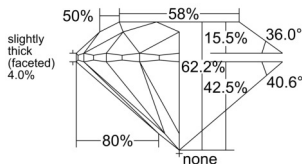

GIA®

FACSIMILE

GIA REPORT

7546398846

Verify this report at GIA.edu

GIA NATURAL DIAMOND DOSSIER®

January 07, 2026
GIA Report Number 7546398846
Shape and Cutting Style ..... Round Brilliant
Measurements ..... 5.62 - 5.66 x 3.51 mm

GRADING RESULTS

Carat Weight ..... 0.70 carat
Color Grade ..... D
Clarity Grade VVS1
Cut Grade ..... Excellent

ADDITIONAL GRADING INFORMATION

Polish ..... Excellent
Symmetry ..... Excellent
Fluorescence ..... None
Clarity Characteristics ..... Pinpoint
Inscription(s): GIA 7546398846

PROPORTIONS

Profile to actual proportions