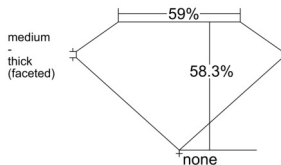

GIA®

FACSIMILE

GIA REPORT 7546399923

Verify this report at GIA.edu

GIA NATURAL DIAMOND DOSSIER®

January 07, 2026
GIA Report Number 7546399923
Shape and Cutting Style ..... Heart Brilliant
Measurements ..... 4.29 x 4.93 x 2.88 mm

GRADING RESULTS

Carat Weight ..... 0.35 carat
Color Grade ..... E
Clarity Grade VS2

ADDITIONAL GRADING INFORMATION

Polish ..... Excellent
Symmetry ..... Very Good
Fluorescence ..... None
Clarity Characteristics ..... Crystal, Cloud
Inscription(s): GIA 7546399923

PROPORTIONS

Profile not to actual proportions

GRADING SCALES

GIA COLOR SCALE		GIA CLARITY SCALE			
COLORLESS	D	VERY VERY SLIGHTLY INCLUDED	FLAWLESS		
	E		INTERNALLY FLAWLESS		
	F	VERY SLIGHTLY INCLUDED	VVS₁		
	G		VVS₂		
	H		VS₁		
	NEAR COLORLESS	I	SLIGHTLY INCLUDED	VS₂	
		J		SI₁	
		FAINT	K	INCLUDED	SI₂
			L		I₁
			M		I₂
VERTICALLY LIGHT	N	LIGHT	I₃		
	O				
	P				
	Q				
	R				
	S