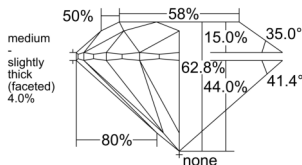

GIA®

FACSIMILE

GIA REPORT 7546420423

Verify this report at GIA.edu

GIA NATURAL DIAMOND DOSSIER®

January 09, 2026
GIA Report Number 7546420423
Shape and Cutting Style ..... Round Brilliant
Measurements ..... 6.13 - 6.17 x 3.86 mm

GRADING RESULTS

Carat Weight ..... 0.90 carat
Color Grade ..... H
Clarity Grade S11
Cut Grade ..... Excellent

ADDITIONAL GRADING INFORMATION

Polish ..... Excellent
Symmetry ..... Excellent
Fluorescence ..... None
Clarity Characteristics ..... Crystal, Cloud
Inscription(s): GIA 7546420423

PROPORTIONS

GRADING SCALES

GIA COLOR SCALE

COLORESS	D
	E
	F
	G
	H
	I
	J
NEAR COLORESS	K
	L
FANIT	M
	N
	O
	P
VERY LIGHT	Q
	R
	S
	T
	U
	V
	W
	X
	Y
LIGHT	Z

GIA CLARITY SCALE

FLAWLESS	INTERNAL FLAWLESS	
		FLAWLESS
VERY VERY SLIGHTLY INCLUDED	VVS₁	
	VVS₂	
VERY SLIGHTLY INCLUDED	VS₁	
	VS₂	
SLIGHTLY INCLUDED	SI₁	
	SI₂	
INCLUDED	I₁	
	I₂	
	I₃	

GIA CUT SCALE

EXCELLENT
VERY GOOD
GOOD
FAIR
POOR