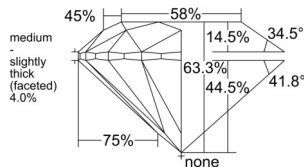

GIA®

FACSIMILE

GIA REPORT

7546433806

Verify this report at GIA.edu

GIA NATURAL DIAMOND DOSSIER®

January 12, 2026
GIA Report Number 7546433806
Shape and Cutting Style ..... Round Brilliant
Measurements ..... 5.61 - 5.65 x 3.56 mm

GRADING RESULTS

Carat Weight ..... 0.70 carat
Color Grade ..... G
Clarity Grade S11
Cut Grade ..... Excellent

ADDITIONAL GRADING INFORMATION

Polish ..... Excellent
Symmetry ..... Excellent
Fluorescence ..... Medium Blue
Clarity Characteristics ..... Crystal, Cloud
Inscription(s): GIA 7546433806

PROPORTIONS

Profile to actual proportions

GRADING SCALES

GIA COLOR SCALE

COLORLESS	D
	E
	F
	G
	H
	I
	J
NEAR COLORLESS	K
	L
FAIN	M
	N
	O
	P
VERY LIGHT	Q
	R
	S
	T
	U
	V
	W
	X
	Y
LIGHT	Z

GIA CLARITY SCALE

FLAWLESS	INTERNAL FLAWLESS	
		FLAWLESS
VERY VERY SLIGHTLY INCLUDED	VVS₁	
	VVS₂	
VERY SLIGHTLY INCLUDED	VS₁	
	VS₂	
SLIGHTLY INCLUDED	SI₁	
	SI₂	
INCLUDED	I₁	
	I₂	
	I₃	

GIA CUT SCALE

EXCELLENT
VERY GOOD
GOOD
FAIR
POOR