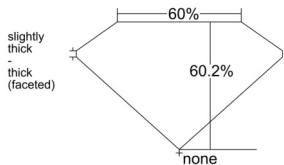

GIA®

FACSIMILE

GIA REPORT 7546438000

Verify this report at GIA.edu

GIA NATURAL DIAMOND DOSSIER®

January 13, 2026
GIA Report Number 7546438000
Shape and Cutting Style ..... Oval Brilliant
Measurements ..... 6.19 x 4.14 x 2.49 mm

GRADING RESULTS

Carat Weight ..... 0.40 carat
Color Grade ..... G
Clarity Grade S11

ADDITIONAL GRADING INFORMATION

Polish ..... Excellent
Symmetry ..... Good
Fluorescence ..... None
Clarity Characteristics ..... Feather, Cloud, Crystal
Inscription(s): GIA 7546438000

PROPORTIONS

Profile not to actual proportions

GRADING SCALES

GIA COLOR SCALE		GIA CLARITY SCALE			
COLORLESS	D	VERY VERY SLIGHTLY INCLUDED	FLAWLESS		
	E		INTERNALLY FLAWLESS		
	F	VERY SLIGHTLY INCLUDED	VVS₁		
	G		VVS₂		
	H		VS₁		
	NEAR COLORLESS	I	SLIGHTLY INCLUDED	VS₂	
		J		S1₁	
		FAINT	K	INCLUDED	S1₂
			L		I₁
			M		I₂
VERT LIGHT	N	LIGHT	I₃		
	O				
	P				
	Q				
	R