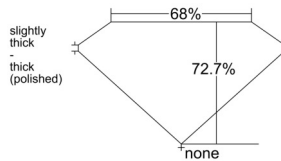

GIA®

FACSIMILE

GIA REPORT

7546456541

Verify this report at GIA.edu

GIA NATURAL DIAMOND DOSSIER®

January 14, 2026
GIA Report Number 7546456541
Shape and Cutting Style ..... Square Modified Brilliant
Measurements ..... 4.83 x 4.82 x 3.50 mm

GRADING RESULTS

Carat Weight ..... 0.71 carat
Color Grade ..... D
Clarity Grade VS2

ADDITIONAL GRADING INFORMATION

Polish ..... Excellent
Symmetry ..... Very Good
Fluorescence ..... None
Clarity Characteristics ..... Crystal
Inscription(s): GIA 7546456541

PROPORTIONS

Profile not to actual proportions

GRADING SCALES

GIA COLOR SCALE		GIA CLARITY SCALE			
COLORLESS	D	VERY VERY SLIGHTLY INCLUDED	FLAWLESS		
	E		INTERNALLY FLAWLESS		
	F	VERY SLIGHTLY INCLUDED	VS₁		
	G		VS₂		
	H		VS₁		
	NEAR COLORLESS	I	SLIGHTLY INCLUDED	VS₂	
		J		SI₁	
		FAINT	K	INCLUDED	SI₂
			L		I₁
			M		I₂
VERT LIGHT	N	INCLUDED	I₃		
	O				
	P				
	Q				
	R				
LIGHT	S				
	T				
	U				
	V				
	W				
	X				
	Y				
	Z