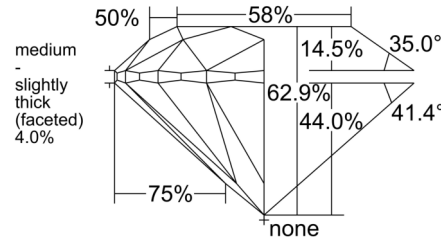

GIA NATURAL DIAMOND GRADING REPORT

January 20, 2026
GIA Report Number 7546458002
Shape and Cutting Style Round Brilliant
Measurements 6.72 - 6.77 x 4.24 mm

GRADING RESULTS

Carat Weight 1.20 carat
Color Grade I
Clarity Grade VS1
Cut Grade Excellent

ADDITIONAL GRADING INFORMATION

Polish Excellent
Symmetry Excellent
Fluorescence None
Inscription(s): GIA 7546458002

PROPORTIONS

Profile to actual proportions

CLARITY CHARACTERISTICS

KEY TO SYMBOLS*

- Cloud
- Pinpoint

* Red symbols denote internal characteristics (inclusions). Green or black symbols denote external characteristics (blemishes). Diagram is an approximate representation of the diamond, and symbols shown indicate type, position, and approximate size of clarity characteristics. All clarity characteristics may not be shown. Details of finish are not shown.