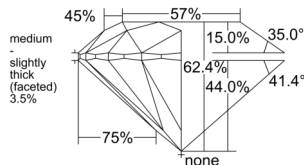

GIA®

FACSIMILE

GIA REPORT

7546466550

Verify this report at GIA.edu

GIA NATURAL DIAMOND DOSSIER®

January 19, 2026
GIA Report Number 7546466550
Shape and Cutting Style ..... Round Brilliant
Measurements ..... 5.20 - 5.22 x 3.25 mm

GRADING RESULTS

Carat Weight ..... 0.54 carat
Color Grade ..... D
Clarity Grade VS2
Cut Grade ..... Excellent

ADDITIONAL GRADING INFORMATION

Polish ..... Excellent
Symmetry ..... Excellent
Fluorescence ..... Strong Blue
Clarity Characteristics ..... Crystal, Cloud
Inscription(s): GIA 7546466550

PROPORTIONS

GRADING SCALES

GIA COLOR SCALE

COLORESS	D
	E
	F
	G
	H
	I
	J
NEAR COLORESS	K
	L
FANT	M
	N
	O
	P
VERY LIGHT	R
	S
	T
	U
	V
	W
	X
	Y
LIGHT	Z

GIA CLARITY SCALE

FLAWLESS	INTERNAL FLAWLESS	
		FLAWLESS
VERY VERY SLIGHTLY INCLUDED	VVS₁	
	VVS₂	
VERY SLIGHTLY INCLUDED	VS₁	
	VS₂	
SLIGHTLY INCLUDED	SI₁	
	SI₂	
INCLUDED	I₁	
	I₂	
	I₃	

GIA CUT SCALE

EXCELLENT	
	VERY GOOD
GOOD	
FAIR	
POOR