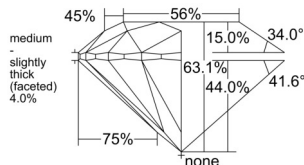

GIA®

FACSIMILE

GIA REPORT

7546481574

Verify this report at GIA.edu

GIA NATURAL DIAMOND DOSSIER®

January 21, 2026
GIA Report Number 7546481574
Shape and Cutting Style ..... Round Brilliant
Measurements ..... 5.38 - 5.40 x 3.41 mm

GRADING RESULTS

Carat Weight ..... 0.60 carat
Color Grade I
Clarity Grade VS1
Cut Grade ..... Excellent

ADDITIONAL GRADING INFORMATION

Polish ..... Excellent
Symmetry ..... Excellent
Fluorescence ..... None
Clarity Characteristics ..... Crystal, Pinpoint
Inscription(s): GIA 7546481574

PROPORTIONS

Profile to actual proportions

GRADING SCALES

GIA COLOR SCALE

COLORLESS	D
	E
	F
	G
	H
	I
	J
NEAR COLORLESS	K
	L
FAIN	M
	N
	O
	P
VERY LIGHT	Q
	R
	S
	T
	U
	V
LIGHT	W
	X
	Y
	Z

GIA CLARITY SCALE

FLAWLESS	INTERNAL FLAWLESS	
		FLAWLESS
VERY VERY SLIGHTLY INCLUDED	VVS₁	
	VVS₂	
VERY SLIGHTLY INCLUDED	VS₁	
	VS₂	
SLIGHTLY INCLUDED	SI₁	
	SI₂	
INCLUDED	I₁	
	I₂	
	I₃	

GIA CUT SCALE

EXCELLENT
VERY GOOD
GOOD
FAIR
POOR