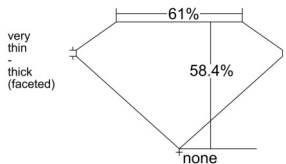

GIA®

FACSIMILE

GIA REPORT

7546502845

Verify this report at GIA.edu

GIA NATURAL DIAMOND DOSSIER®

January 23, 2026
GIA Report Number 7546502845
Shape and Cutting Style ..... Heart Brilliant
Measurements ..... 4.22 x 4.88 x 2.85 mm

GRADING RESULTS

Carat Weight ..... 0.33 carat
Color Grade ..... E
Clarity Grade VVS2

ADDITIONAL GRADING INFORMATION

Polish ..... Excellent
Symmetry ..... Excellent
Fluorescence ..... Faint
Clarity Characteristics ..... Pinpoint, Surface Graining
Inscription(s): GIA 7546502845

PROPORTIONS

Profile not to actual proportions

GRADING SCALES

GIA COLOR SCALE		GIA CLARITY SCALE			
COLORLESS	D	VERY VERY SLIGHTLY INCLUDED	FLAWLESS		
	E		INTERNALLY FLAWLESS		
	F	VERY SLIGHTLY INCLUDED	VVS₁		
	G		VVS₂		
	H		VS₁		
	NEAR COLORLESS	I	SLIGHTLY INCLUDED	VS₂	
		J		SI₁	
		FAINT	K	INCLUDED	SI₂
			L		I₁
			M		I₂
VERT LIGHT	N		LIGHT	I₃	
	O				
	P				
	Q				
	R