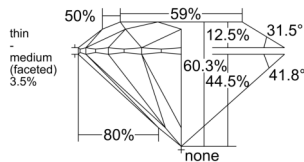

GIA®

FACSIMILE

GIA REPORT

7546529824

Verify this report at GIA.edu

GIA NATURAL DIAMOND DOSSIER®

February 11, 2026

GIA Report Number 7546529824

Shape and Cutting Style ..... Round Brilliant

Measurements ..... 4.97 - 5.00 x 3.01 mm

GRADING RESULTS

Carat Weight ..... 0.44 carat

Color Grade ..... F

Clarity Grade VVS1

Cut Grade ..... Excellent

ADDITIONAL GRADING INFORMATION

Polish ..... Excellent

Symmetry ..... Excellent

Fluorescence ..... None

Clarity Characteristics ..... Pinpoint, Feather

Inscription(s): GIA 7546529824

PROPORTIONS

Profile to actual proportions