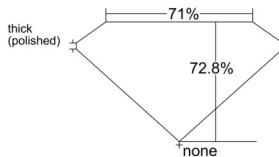

GIA®

FACSIMILE

GIA REPORT 7546537532

Verify this report at GIA.edu

GIA NATURAL DIAMOND DOSSIER®

January 30, 2026
GIA Report Number 7546537532
Shape and Cutting Style ..... Square Modified Brilliant
Measurements ..... 5.34 x 5.26 x 3.83 mm

GRADING RESULTS

Carat Weight ..... 0.91 carat
Color Grade ..... F
Clarity Grade VS1

ADDITIONAL GRADING INFORMATION

Polish ..... Excellent
Symmetry ..... Very Good
Fluorescence ..... None
Clarity Characteristics ..... Feather, Pinpoint
Inspection(s): GIA 7546537532

PROPORTIONS

Profile not to actual proportions

GRADING SCALES

GIA COLOR SCALE		GIA CLARITY SCALE			
COLORLESS	D	VERY VERY SLIGHTLY INCLUDED	FLAWLESS		
	E		INTERNALLY FLAWLESS		
	F	VERY SLIGHTLY INCLUDED	VS₁		
	G		VS₂		
	H		VS₁		
	NEAR COLORLESS	I	SLIGHTLY INCLUDED	VS₂	
		J		SI₁	
		FAINT	K	INCLUDED	SI₂
			L		I₁
			M		I₂
VERT LIGHT	N	INCLUDED	I₃		
	O				
	P				
	Q				
	R				
	S				
	T				
LIGHT	U				
	V				
	W				
	X				
Y					
Z