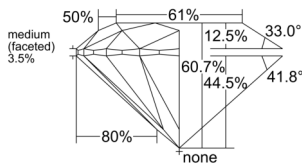

GIA®

FACSIMILE

GIA REPORT 7546550641

Verify this report at GIA.edu

GIA NATURAL DIAMOND DOSSIER®

February 02, 2026
GIA Report Number 7546550641
Shape and Cutting Style ..... Round Brilliant
Measurements ..... 4.27 - 4.30 x 2.60 mm

GRADING RESULTS

Carat Weight ..... 0.29 carat
Color Grade ..... E
Clarity Grade VS1
Cut Grade ..... Excellent

ADDITIONAL GRADING INFORMATION

Polish ..... Excellent
Symmetry ..... Excellent
Fluorescence ..... None
Clarity Characteristics ..... Crystal, Cloud
Inscription(s): GIA 7546550641

PROPORTIONS

Profile to actual proportions

GRADING SCALES

GIA COLOR SCALE

COLORLESS	D
	E
	F
	G
	H
	I
	J
NEAR COLORLESS	K
	L
Faint	M
	N
	O
	P
Very Light	Q
	R
	S
	T
	U
	V
Light	W
	X
	Y
	Z

GIA CLARITY SCALE

FLAWLESS	VERY VERY SLIGHTLY INCLUDED	VS₁	VS₂	SL₁	SL₂	I₁	I₂	I₃			
									VERY SLIGHTLY INCLUDED	SLIGHTLY INCLUDED	INCLUDED

GIA CUT SCALE

EXCELLENT
VERY GOOD
GOOD
FAIR
POOR