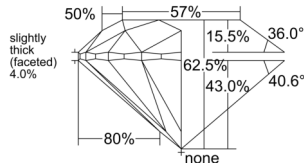

GIA®

FACSIMILE

GIA REPORT

7546552480

Verify this report at GIA.edu

GIA NATURAL DIAMOND DOSSIER®

February 02, 2026

GIA Report Number 7546552480

Shape and Cutting Style ..... Round Brilliant

Measurements ..... 5.76 - 5.80 x 3.61 mm

GRADING RESULTS

Carat Weight ..... 0.75 carat

Color Grade ..... H

Clarity Grade VVS1

Cut Grade ..... Excellent

ADDITIONAL GRADING INFORMATION

Polish ..... Excellent

Symmetry ..... Excellent

Fluorescence ..... Medium Blue

Clarity Characteristics ..... Pinpoint

Inscription(s): GIA 7546552480

PROPORTIONS

Profile to actual proportions

GRADING SCALES

GIA COLOR SCALE

COLOURLESS	D
	E
	F
	G
	H
	I
	J
NEAR COLOURLESS	K
	L
Faint	M
	N
	O
	P
Very Light	Q
	R
	S
	T
	U
	V
Light	W
	X
	Y
	Z

GIA CLARITY SCALE

FLAWLESS	VERY VERY SLIGHTLY INCLUDED	VVS₁	
			VVS₂
INTERNALLY FLAWLESS	VERY SLIGHTLY INCLUDED	VS₁	
		VS₂	
SLIGHTLY INCLUDED	INCLUDED	SI₁	
		SI₂	
INCLUDED	INCLUDED	I₁	
		I₂	
		I₃	

GIA CUT SCALE

EXCELLENT
VERY GOOD
GOOD
FAIR
POOR