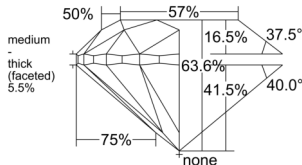

GIA®

FACSIMILE

GIA REPORT 7546554861

Verify this report at GIA.edu

GIA NATURAL DIAMOND DOSSIER®

February 02, 2026
GIA Report Number 7546554861
Shape and Cutting Style ..... Round Brilliant
Measurements ..... 6.01 - 6.05 x 3.84 mm

GRADING RESULTS

Carat Weight ..... 0.90 carat
Color Grade ..... K
Clarity Grade VS2
Cut Grade ..... Very Good

ADDITIONAL GRADING INFORMATION

Polish ..... Excellent
Symmetry ..... Excellent
Fluorescence ..... Faint
Clarity Characteristics..... Cloud, Crystal, Indented Natural
Inscription(s): GIA 7546554861

PROPORTIONS

Profile to actual proportions

GRADING SCALES

GIA COLOR SCALE	GIA CLARITY SCALE	GIA CUT SCALE
COLOURLESS	FLAWLESS	EXCELLENT
D	INTERNALLY FLAWLESS	
E	VVS₁	VERY GOOD
F		
G	VS₁	GOOD
H		
I	SI₁	FAIR
J		
K	I₁	POOR
L		
M	I₂	
N		
O	I₃	
P		
Q		
R		
S		
T		
U		
V		
W		
X		
Y		
Z