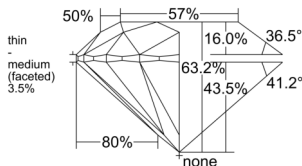

GIA®

FACSIMILE

GIA REPORT 7546555255

Verify this report at GIA.edu

GIA NATURAL DIAMOND DOSSIER®

January 31, 2026
GIA Report Number 7546555255
Shape and Cutting Style ..... Round Brilliant
Measurements ..... 5.04 - 5.06 x 3.19 mm

GRADING RESULTS

Carat Weight ..... 0.50 carat
Color Grade ..... J
Clarity Grade S11
Cut Grade ..... Excellent

ADDITIONAL GRADING INFORMATION

Polish ..... Excellent
Symmetry ..... Excellent
Fluorescence ..... Faint
Clarity Characteristics ..... Crystal, Cloud
Inscription(s): GIA 7546555255

PROPORTIONS

GRADING SCALES

GIA COLOR SCALE

COLORLESS	D
	E
	F
	G
	H
	I
	J
NEAR COLORLESS	K
	L
FAIN	M
	N
	O
	P
VERY LIGHT	Q
	R
	S
	T
	U
	V
	W
	X
	Y
LIGHT	Z

GIA CLARITY SCALE

FLAWLESS	INTERNAL FLAWLESS	
		FLAWLESS
VERY VERY SLIGHTLY INCLUDED	VVS₁	
	VVS₂	
VERY SLIGHTLY INCLUDED	VS₁	
	VS₂	
SLIGHTLY INCLUDED	SI₁	
	SI₂	
INCLUDED	I₁	
	I₂	
	I₃	

GIA CUT SCALE

EXCELLENT
VERY GOOD
GOOD
FAIR
POOR