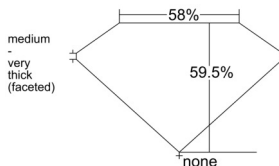

GIA®

FACSIMILE

GIA REPORT

7546583517

Verify this report at GIA.edu

GIA NATURAL DIAMOND DOSSIER®

February 04, 2026

GIA Report Number 7546583517

Shape and Cutting Style ..... Heart Brilliant

Measurements ..... 4.31 x 4.89 x 2.91 mm

GRADING RESULTS

Carat Weight ..... 0.36 carat

Color Grade ..... E

Clarity Grade VS2

ADDITIONAL GRADING INFORMATION

Polish ..... Excellent

Symmetry ..... Excellent

Fluorescence ..... None

Clarity Characteristics ..... Cloud, Crystal, Feather

Inscription(s): GIA 7546583517

PROPORTIONS

Profile not to actual proportions

GRADING SCALES

GIA COLOR SCALE		GIA CLARITY SCALE			
COLORLESS	D	VERY VERY SLIGHTLY INCLUDED	FLAWLESS		
	E		INTERNALLY FLAWLESS		
	F	VERY SLIGHTLY INCLUDED	VVS₁		
	G		VVS₂		
	H		VS₁		
	NEAR COLORLESS	I	SLIGHTLY INCLUDED	VS₂	
		J		SI₁	
		FAINT	K	INCLUDED	SI₂
			L		I₁
			M		I₂
VERT LIGHT	N	LIGHT	I₃		
	O				
	P				
	Q				
	R