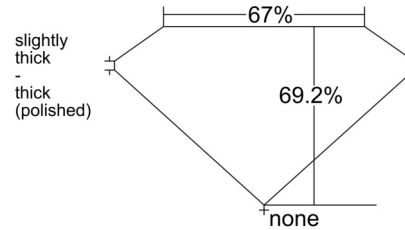

GIA NATURAL DIAMOND GRADING REPORT

February 06, 2026

GIA Report Number ..... 7546588561

Shape and Cutting Style ..... Emerald Cut

Measurements ..... 7.64 x 5.47 x 3.79 mm

GRADING RESULTS

Carat Weight ..... 1.50 carat

Color Grade ..... G

Clarity Grade ..... VS2

ADDITIONAL GRADING INFORMATION

Polish ..... Excellent

Symmetry ..... Very Good

Fluorescence ..... None

Inscription(s): GIA 7546588561

**Comments:** Additional clouds, pinpoints and surface graining are not shown.

PROPORTIONS

Profile not to actual proportions

CLARITY CHARACTERISTICS

KEY TO SYMBOLS\*

- Cloud
- Crystal

\* Red symbols denote internal characteristics (inclusions). Green or black symbols denote external characteristics (blemishes). Diagram is an approximate representation of the diamond, and symbols shown indicate type, position, and approximate size of clarity characteristics. All clarity characteristics may not be shown. Details of finish are not shown.