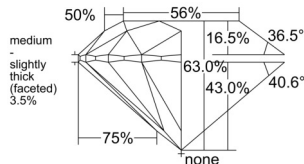

GIA®

FACSIMILE

GIA REPORT

7546611808

Verify this report at GIA.edu

GIA NATURAL DIAMOND DOSSIER®

February 09, 2026

GIA Report Number 7546611808

Shape and Cutting Style ..... Round Brilliant

Measurements ..... 4.90 - 4.93 x 3.10 mm

GRADING RESULTS

Carat Weight ..... 0.46 carat

Color Grade ..... E

Clarity Grade S11

Cut Grade ..... Excellent

ADDITIONAL GRADING INFORMATION

Polish ..... Excellent

Symmetry ..... Excellent

Fluorescence ..... Medium Blue

Clarity Characteristics ..... Cloud, Crystal

Inscription(s): GIA 7546611808

PROPORTIONS

Profile to actual proportions