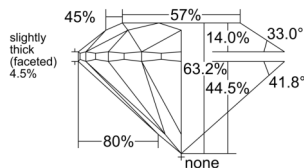

GIA®

FACSIMILE

GIA REPORT

7546653430

Verify this report at GIA.edu

GIA NATURAL DIAMOND DOSSIER®

February 17, 2026

GIA Report Number 7546653430

Shape and Cutting Style ..... Round Brilliant

Measurements ..... 4.88 - 4.90 x 3.09 mm

GRADING RESULTS

Carat Weight ..... 0.46 carat

Color Grade ..... F

Clarity Grade VVS1

Cut Grade ..... Excellent

ADDITIONAL GRADING INFORMATION

Polish ..... Excellent

Symmetry ..... Excellent

Fluorescence ..... Strong Blue

Clarity Characteristics..... Pinpoint, Feather, Indented Natural, Cavity

Inscription(s): GIA 7546653430

PROPORTIONS

Profile to actual proportions

GRADING SCALES

GIA COLOR SCALE

COLORLESS	D
	E
	F
	G
	H
	I
	J
NEAR COLORLESS	K
	L
Faint	M
	N
	O
	P
Very Light	Q
	R
	S
	T
	U
	V
Light	W
	X
	Y
	Z

GIA CLARITY SCALE

FLAWLESS	INTERNAL FLAWLESS	VERY VERY SLIGHTLY INCLUDED	VERY SLIGHTLY INCLUDED	SLIGHTLY INCLUDED	INCLUDED	FLAWLESS
						VVS₁
VVS₂	VS₁	VS₂	SI₁	SI₂	I₁	VERY GOOD
						I₂
I₃						GOOD
						FAIR
						POOR

GIA CUT SCALE

EXCELLENT
VERY GOOD
GOOD
FAIR
POOR