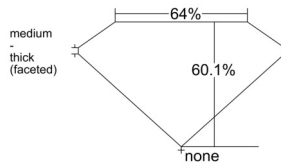

GIA®

FACSIMILE

GIA REPORT

7546656449

Verify this report at GIA.edu

GIA NATURAL DIAMOND DOSSIER®

February 17, 2026

GIA Report Number 7546656449

Shape and Cutting Style ..... Oval Brilliant

Measurements ..... 5.94 x 4.25 x 2.56 mm

GRADING RESULTS

Carat Weight ..... 0.41 carat

Color Grade ..... D

Clarity Grade VVS1

ADDITIONAL GRADING INFORMATION

Polish ..... Excellent

Symmetry ..... Very Good

Fluorescence ..... Medium Blue

Clarity Characteristics ..... Pinpoint

Inscription(s): GIA 7546656449

PROPORTIONS

Profile not to actual proportions

GRADING SCALES

GIA COLOR SCALE		GIA CLARITY SCALE			
COLORLESS	D	VERY VERY SLIGHTLY INCLUDED	FLAWLESS		
	E		INTERNALLY FLAWLESS		
	F	VERY SLIGHTLY INCLUDED	VVS₁		
	G		VVS₂		
	H		VS₁		
	NEAR COLORLESS	I	SLIGHTLY INCLUDED	VS₂	
		J		SI₁	
		FAINT	K	INCLUDED	SI₂
			L		I₁
			M		I₂
VERT LIGHT	N	LIGHT	I₃		
	O				
	P				
	Q				
	R				
	S				
LIGHT	T				
	U				
	V				
	W				
	X				
Y					
Z