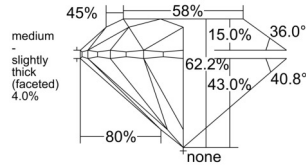

GIA®

FACSIMILE

GIA REPORT

7546718986

Verify this report at GIA.edu

GIA NATURAL DIAMOND DOSSIER®

March 02, 2026
GIA Report Number **7546718986**
Shape and Cutting Style ..... **Round Brilliant**
Measurements ..... **5.43 - 5.46 x 3.39 mm**

GRADING RESULTS

Carat Weight ..... **0.62 carat**
Color Grade ..... **G**
Clarity Grade **S11**
Cut Grade ..... **Excellent**

ADDITIONAL GRADING INFORMATION

Polish ..... **Excellent**
Symmetry ..... **Excellent**
Fluorescence ..... **Faint**
Clarity Characteristics ..... **Crystal**
Inscription(s): GIA 7546718986

PROPORTIONS

Profile to actual proportions

GRADING SCALES

GIA COLOR SCALE

COLORLESS	D
	E
	F
	G
	H
	I
	J
NEAR COLORLESS	K
	L
FAIN	M
	N
	O
	P
VERY LIGHT	Q
	R
	S
	T
	U
	V
	W
	X
	Y
LIGHT	Z

GIA CLARITY SCALE

FLAWLESS	INTERNAL FLAWLESS	
		FLAWLESS
VERY VERY SLIGHTLY INCLUDED	VVS₁	
	VVS₂	
VERY SLIGHTLY INCLUDED	VS₁	
	VS₂	
SLIGHTLY INCLUDED	SI₁	
	SI₂	
INCLUDED	I₁	
	I₂	
	I₃	

GIA CUT SCALE

EXCELLENT
VERY GOOD
GOOD
FAIR
POOR