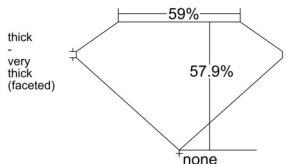

GIA®

FACSIMILE

GIA REPORT

7546728321

Verify this report at GIA.edu

GIA NATURAL DIAMOND DOSSIER®

March 02, 2026
GIA Report Number **7546728321**
Shape and Cutting Style ..... **Pear Brilliant**
Measurements ..... **6.89 x 4.53 x 2.62 mm**

GRADING RESULTS

Carat Weight ..... **0.50 carat**
Color Grade ..... **G**
Clarity Grade **S11**

ADDITIONAL GRADING INFORMATION

Polish ..... **Excellent**
Symmetry ..... **Excellent**
Fluorescence ..... **None**
Clarity Characteristics ..... **Cloud, Feather**
Inscription(s): **GIA 7546728321**

PROPORTIONS

Profile not to actual proportions

GRADING SCALES

GIA COLOR SCALE		GIA CLARITY SCALE			
COLORLESS	D	VERY VERY SLIGHTLY INCLUDED	FLAWLESS		
	E		INTERNALLY FLAWLESS		
	F	VERY SLIGHTLY INCLUDED	VVS₁		
	G		VVS₂		
	H		VS₁		
	NEAR COLORLESS	I	SLIGHTLY INCLUDED	VS₂	
		J		S1₁	
		FAINT	K	INCLUDED	S1₂
			L		I₁
			M		I₂
VERT LIGHT	N	INCLUDED	I₃		
	O				
	P				
	Q				
	R				
	S				
	T				
LIGHT	U				
	V				
	W				
	X				
Y					
Z