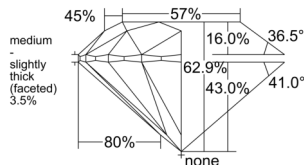

GIA®

FACSIMILE

GIA REPORT

7546731401

Verify this report at GIA.edu

GIA NATURAL DIAMOND DOSSIER®

March 02, 2026
GIA Report Number **7546731401**
Shape and Cutting Style ..... **Round Brilliant**
Measurements ..... **4.79 - 4.82 x 3.02 mm**

GRADING RESULTS

Carat Weight ..... **0.43 carat**
Color Grade ..... **K**
Clarity Grade **VVS2**
Cut Grade ..... **Excellent**

ADDITIONAL GRADING INFORMATION

Polish ..... **Excellent**
Symmetry ..... **Excellent**
Fluorescence ..... **Faint**
Clarity Characteristics ..... **Feather**
Inscription(s): **GIA 7546731401**

PROPORTIONS

Profile to actual proportions

GRADING SCALES

GIA COLOR SCALE

COLORLESS	D
	E
	F
	G
	H
	I
	J
NEAR COLORLESS	K
	L
	M
	N
	O
	P
	Q
	R
	S
	T
	U
	V
	W
	X
	Y
LIGHT	Z

GIA CLARITY SCALE

	FLAWLESS
	INTERNALLY FLAWLESS
VERY VERY SLIGHTLY INCLUDED	VVS₁
	VVS₂
VERY SLIGHTLY INCLUDED	VS₁
	VS₂
SLIGHTLY INCLUDED	SI₁
	SI₂
	I₁
	I₂
INCLUDED	I₃

GIA CUT SCALE

	EXCELLENT
	VERY GOOD
	GOOD
	FAIR
	POOR