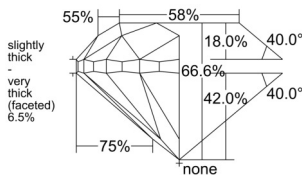

GIA®

FACSIMILE

GIA REPORT 7546737650

Verify this report at GIA.edu

GIA NATURAL DIAMOND DOSSIER®

March 04, 2026
GIA Report Number 7546737650
Shape and Cutting Style ..... Round Brilliant
Measurements ..... 5.83 - 5.90 x 3.90 mm

GRADING RESULTS

Carat Weight ..... 0.90 carat
Color Grade ..... F
Clarity Grade S11
Cut Grade ..... Good

ADDITIONAL GRADING INFORMATION

Polish ..... Excellent
Symmetry ..... Very Good
Fluorescence ..... None
Clarity Characteristics ..... Feather, Crystal
Inscription(s): GIA 7546737650

PROPORTIONS

Profile to actual proportions