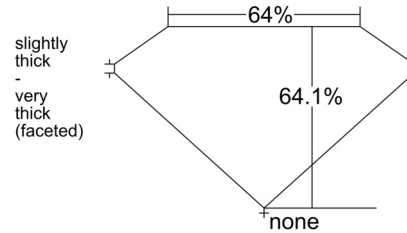

GIA NATURAL DIAMOND GRADING REPORT

March 05, 2026  
 GIA Report Number ..... 7546740826  
 Shape and Cutting Style ..... Oval Brilliant  
 Measurements ..... 7.55 x 5.57 x 3.57 mm

GRADING RESULTS

Carat Weight ..... 1.00 carat  
 Color Grade ..... E  
 Clarity Grade ..... VVS1

Profile not to actual proportions

CLARITY CHARACTERISTICS

KEY TO SYMBOLS\*

- Pinpoint
- ~ Feather
- ^ Natural

GRADING SCALES

GIA COLOR SCALE		GIA CLARITY SCALE	
COLORLESS	D	VERY VERY SLIGHTLY INCLUDED	FLAWLESS
	E		INTERNALLY FLAWLESS
	F		VVS <sub>1</sub>
NEAR COLORLESS	G	VERY SLIGHTLY INCLUDED	VVS <sub>2</sub>
	H		VS <sub>1</sub>
	I		VS <sub>2</sub>
FANT	J	SLIGHTLY INCLUDED	SI <sub>1</sub>
	K		SI <sub>2</sub>
	L		I <sub>1</sub>
VERY LIGHT	M	INCLUDED	I <sub>2</sub>
	N		I <sub>3</sub>
	O		
LIGHT	P		
	Q		
	R		
	S		
	T		
	U		
	V		
W			
X			
Y			
Z			