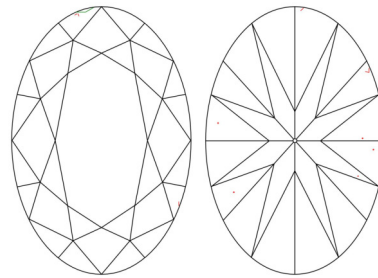

GIA NATURAL DIAMOND GRADING REPORT

March 05, 2026  
 GIA Report Number ..... 7546740826  
 Shape and Cutting Style ..... Oval Brilliant  
 Measurements ..... 7.55 x 5.57 x 3.57 mm

GRADING RESULTS

Carat Weight ..... 1.00 carat  
 Color Grade ..... E  
 Clarity Grade ..... VVS1

ADDITIONAL GRADING INFORMATION

Polish ..... Excellent  
 Symmetry ..... Very Good  
 Fluorescence ..... None  
 Inscription(s): GIA 7546740826  
 Comments: Additional pinpoints are not shown.

PROPORTIONS

Profile not to actual proportions

CLARITY CHARACTERISTICS

KEY TO SYMBOLS\*

- Pinpoint
- ~ Feather
- ^ Natural

GRADING SCALES

GIA COLOR SCALE		GIA CLARITY SCALE	
COLORLESS	D	VERY VERY SLIGHTLY INCLUDED	FLAWLESS
	E		INTERNALLY FLAWLESS
	F		VVS <sub>1</sub>
NEAR COLORLESS	G	VERY SLIGHTLY INCLUDED	VVS <sub>2</sub>
	H		VS <sub>1</sub>
	I		VS <sub>2</sub>
FANT	J	SLIGHTLY INCLUDED	SI <sub>1</sub>
	K		SI <sub>2</sub>
	L		I <sub>1</sub>
VERY LIGHT	M	INCLUDED	I <sub>2</sub>
	N		I <sub>3</sub>
	O		
LIGHT	P		
	Q		
	R		
	S		
	T		
	U		
	V		
W			
X			
Y			
Z			