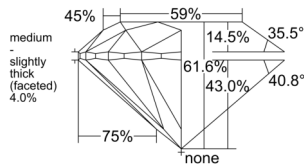

GIA®

FACSIMILE

GIA REPORT

7546752786

Verify this report at GIA.edu

GIA NATURAL DIAMOND DOSSIER®

March 06, 2026
GIA Report Number **7546752786**
Shape and Cutting Style ..... **Round Brilliant**
Measurements ..... **4.70 - 4.73 x 2.90 mm**

GRADING RESULTS

Carat Weight ..... **0.40 carat**
Color Grade ..... **L**
Clarity Grade **VS1**
Cut Grade ..... **Excellent**

ADDITIONAL GRADING INFORMATION

Polish ..... **Excellent**
Symmetry ..... **Excellent**
Fluorescence ..... **None**
Clarity Characteristics..... **Feather, Pinpoint, Cloud**
Inscription(s): **GIA 7546752786**

PROPORTIONS

Profile to actual proportions

GRADING SCALES

GIA COLOR SCALE

COLOREDNESS	D
	E
	F
	G
	H
	I
	J
NEAR COLORLESS	K
	L
Faint	M
	N
	O
	P
Very Light	Q
	R
	S
	T
	U
	V
Light	W
	X
	Y
	Z

GIA CLARITY SCALE

FLAWLESS	VERY VERY SLIGHTLY INCLUDED	VS₁	VS₂	VS₁	VS₂	SI₁	SI₂	I₁	I₂	I₃		
											FLAWLESS	INTERNALLY FLAWLESS

GIA CUT SCALE

EXCELLENT
VERY GOOD
GOOD
FAIR
POOR