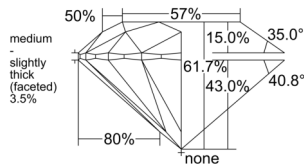

GIA®

FACSIMILE

GIA REPORT

7546811348

Verify this report at GIA.edu

GIA NATURAL DIAMOND DOSSIER®

March 13, 2026
GIA Report Number 7546811348
Shape and Cutting Style ..... Round Brilliant
Measurements ..... 3.63 - 3.65 x 2.24 mm

GRADING RESULTS

Carat Weight ..... 0.18 carat
Color Grade ..... D
Clarity Grade S11
Cut Grade ..... Excellent

ADDITIONAL GRADING INFORMATION

Polish ..... Excellent
Symmetry ..... Excellent
Fluorescence ..... None
Clarity Characteristics ..... Crystal
Inscription(s): GIA 7546811348

PROPORTIONS

GRADING SCALES

GIA COLOR SCALE

COLORESS	D
	E
	F
	G
	H
	I
	J
NEAR COLORESS	K
	L
FANIT	M
	N
	O
	P
VERY LIGHT	R
	S
	T
	U
	V
	W
	X
	Y
LIGHT	Z

GIA CLARITY SCALE

FLAWLESS	INTERNAL FLAWLESS	
		EXCELLENT
VERY VERY SLIGHTLY INCLUDED	VVS₁	
	VVS₂	
VERY SLIGHTLY INCLUDED	VS₁	
	VS₂	
SLIGHTLY INCLUDED	S1₁	
	S1₂	
INCLUDED	I₁	
	I₂	
	I₃	
POOR		

GIA CUT SCALE

EXCELLENT
VERY GOOD
GOOD
FAIR
POOR