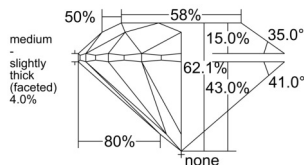

GIA®

FACSIMILE

GIA REPORT

7546832244

Verify this report at GIA.edu

GIA NATURAL DIAMOND DOSSIER®

March 17, 2026
GIA Report Number 7546832244
Shape and Cutting Style ..... Round Brilliant
Measurements ..... 5.37 - 5.41 x 3.35 mm

GRADING RESULTS

Carat Weight ..... 0.60 carat
Color Grade ..... J
Clarity Grade VS2
Cut Grade ..... Excellent

ADDITIONAL GRADING INFORMATION

Polish ..... Excellent
Symmetry ..... Excellent
Fluorescence ..... None
Clarity Characteristics ..... Cloud, Crystal
Inscription(s): GIA 7546832244

PROPORTIONS

GRADING SCALES

GIA COLOR SCALE

COLORED	D
	E
	F
	G
	H
	I
	J
NEAR COLORLESS	K
	L
Faint	M
	N
	O
	P
Very Light	Q
	R
	S
	T
	U
	V
	W
	X
	Y
Light	Z

GIA CLARITY SCALE

FLAWLESS	INTERNAL FLAWLESS	
		FLAWLESS
VERY VERY SLIGHTLY INCLUDED	VERY SLIGHTLY INCLUDED	
		VVS₁
	VVS₂	
SLIGHTLY INCLUDED	INCLUDED	
		VS₁
	VS₂	
	SI₁	
	SI₂	
	I₁	
	I₂	
	I₃	

GIA CUT SCALE

EXCELLENT
VERY GOOD
GOOD
FAIR
POOR