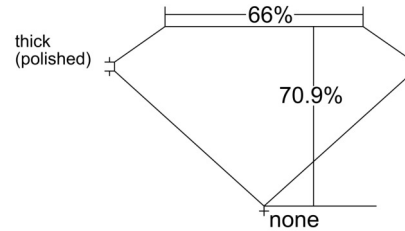

GIA NATURAL DIAMOND GRADING REPORT

March 18, 2026
GIA Report Number 7546841420
Shape and Cutting Style Emerald Cut
Measurements 6.36 x 4.67 x 3.31 mm

GRADING RESULTS

Carat Weight 1.01 carat
Color Grade F
Clarity Grade VS2

ADDITIONAL GRADING INFORMATION

Polish Excellent
Symmetry Very Good
Fluorescence None
Inscription(s): GIA 7546841420

Comments: Pinpoints are not shown. Surface graining is not shown.

PROPORTIONS

Profile not to actual proportions

CLARITY CHARACTERISTICS

KEY TO SYMBOLS*

- Feather
- Needle
- Cloud

* Red symbols denote internal characteristics (inclusions). Green or black symbols denote external characteristics (blemishes). Diagram is an approximate representation of the diamond, and symbols shown indicate type, position, and approximate size of clarity characteristics. All clarity characteristics may not be shown. Details of finish are not shown.