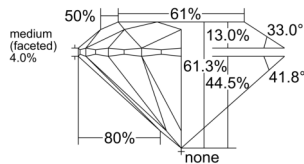

GIA®

FACSIMILE

GIA REPORT

7546859773

Verify this report at GIA.edu

GIA NATURAL DIAMOND DOSSIER®

March 21, 2026

GIA Report Number 7546859773

Shape and Cutting Style ..... Round Brilliant

Measurements ..... 4.33 - 4.35 x 2.66 mm

GRADING RESULTS

Carat Weight ..... 0.30 carat

Color Grade ..... F

Clarity Grade VS2

Cut Grade ..... Excellent

ADDITIONAL GRADING INFORMATION

Polish ..... Excellent

Symmetry ..... Excellent

Fluorescence ..... Faint

Clarity Characteristics..... Cloud, Crystal, Feather

Inscription(s): GIA 7546859773

PROPORTIONS

Profile to actual proportions

GRADING SCALES

GIA COLOR SCALE

COLORLESS	D
	E
	F
	G
	H
	I
	J
NEAR COLORLESS	K
	L
FAIN	M
	N
	O
	P
VERY LIGHT	Q
	R
	S
	T
	U
	V
LIGHT	W
	X
	Y
	Z

GIA CLARITY SCALE

	FLAWLESS
	INTERNALLY FLAWLESS
VERY VERY SLIGHTLY INCLUDED	VVS₁
	VVS₂
VERY SLIGHTLY INCLUDED	VS₁
	VS₂
SLIGHTLY INCLUDED	SI₁
	SI₂
INCLUDED	I₁
	I₂
	I₃

GIA CUT SCALE

	EXCELLENT
	VERY GOOD
	GOOD
	FAIR
	POOR