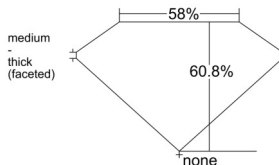

GIA®

FACSIMILE

GIA REPORT

7546876311

Verify this report at GIA.edu

GIA NATURAL DIAMOND DOSSIER®

March 25, 2026

GIA Report Number **7546876311**

Shape and Cutting Style ..... **Heart Brilliant**

Measurements ..... **4.76 x 5.48 x 3.33 mm**

GRADING RESULTS

Carat Weight ..... **0.51 carat**

Color Grade ..... **G**

Clarity Grade **VVS2**

ADDITIONAL GRADING INFORMATION

Polish ..... **Excellent**

Symmetry ..... **Excellent**

Fluorescence ..... **None**

Clarity Characteristics..... **Needle, Feather**

Inscription(s): GIA 7546876311

PROPORTIONS

Profile not to actual proportions

GRADING SCALES

GIA COLOR SCALE		GIA CLARITY SCALE			
COLORLESS	D	VERY VERY SLIGHTLY INCLUDED	FLAWLESS		
	E		INTERNALLY FLAWLESS		
	F		VVS₁		
	G		VVS₂		
	NEAR COLORLESS	H	VERY SLIGHTLY INCLUDED	VS₁	
		I		VS₂	
		FAINT	J	SLIGHTLY INCLUDED	SI₁
			K		SI₂
			L		I₁
			M		I₂
VERT LIGHT	N		INCLUDED	I₃	
	O				
	P				
	Q				
	R				
	S				
LIGHT	T				
	U				
	V				
	W				
	X				
	Y				
Z