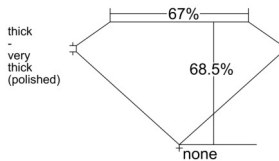

GIA®

FACSIMILE

GIA REPORT 7546880773

Verify this report at GIA.edu

GIA NATURAL DIAMOND DOSSIER®

March 24, 2026
GIA Report Number 7546880773
Shape and Cutting Style ..... Square Emerald Cut
Measurements ..... 4.60 x 4.51 x 3.09 mm

GRADING RESULTS

Carat Weight ..... 0.60 carat
Color Grade ..... G
Clarity Grade SI1

ADDITIONAL GRADING INFORMATION

Polish ..... Excellent
Symmetry ..... Very Good
Fluorescence ..... None
Clarity Characteristics..... Cloud, Crystal
Inscription(s): GIA 7546880773

PROPORTIONS

Profile not to actual proportions

GRADING SCALES

GIA COLOR SCALE		GIA CLARITY SCALE			
COLORLESS	D	VERY VERY SLIGHTLY INCLUDED	FLAWLESS		
	E		INTERNALLY FLAWLESS		
	F	VERY SLIGHTLY INCLUDED	VVS₁		
	G		VVS₂		
	H		VS₁		
	NEAR COLORLESS	I	SLIGHTLY INCLUDED	VS₂	
		J		SI₁	
		FAINT	K	INCLUDED	SI₂
			L		I₁
			M		I₂
VERT LIGHT	N	INCLUDED	I₃		
	O				
	P				
	Q				
	R				
	S				
LIGHT	T				
	U				
	V				
	W				
	X				
Y					
Z