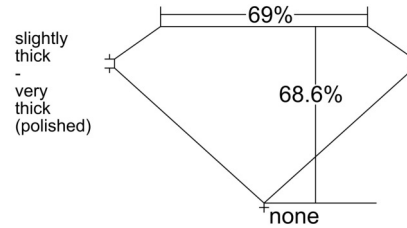

GIA NATURAL DIAMOND GRADING REPORT

March 26, 2026

GIA Report Number 7546890871

Shape and Cutting Style Cut-Cornered Rectangular
Modified Brilliant

Measurements 7.39 x 5.66 x 3.88 mm

GRADING RESULTS

Carat Weight 1.52 carat

PROPORTIONS

Profile not to actual proportions

CLARITY CHARACTERISTICS

KEY TO SYMBOLS*

- Crystal
- ~ Feather
- ∖ Needle

* Red symbols denote internal characteristics (inclusions). Green or black symbols denote external characteristics (blemishes). Diagram is an approximate representation of the diamond, and symbols shown indicate type, position, and approximate size of clarity characteristics. All clarity characteristics may not be shown. Details of finish are not shown.