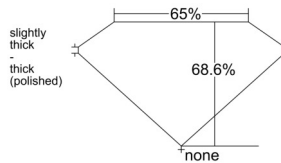

GIA®

FACSIMILE

GIA REPORT

7546896874

Verify this report at GIA.edu

GIA NATURAL DIAMOND DOSSIER®

March 26, 2026

GIA Report Number 7546896874

Shape and Cutting Style ..... Square Emerald Cut

Measurements ..... 4.53 x 4.42 x 3.03 mm

GRADING RESULTS

Carat Weight ..... 0.57 carat

Color Grade ..... D

Clarity Grade VS2

ADDITIONAL GRADING INFORMATION

Polish ..... Excellent

Symmetry ..... Good

Fluorescence ..... None

Clarity Characteristics ..... Crystal

Inscription(s): GIA 7546896874

PROPORTIONS

Profile not to actual proportions

GRADING SCALES

GIA COLOR SCALE		GIA CLARITY SCALE			
COLORLESS	D	VERY VERY SLIGHTLY INCLUDED	FLAWLESS		
	E		INTERNALLY FLAWLESS		
	F	VERY SLIGHTLY INCLUDED	VS₁		
	G		VS₂		
	H		VS₁		
	NEAR COLORLESS	I	SLIGHTLY INCLUDED	SI₁	
		J		SI₂	
		FAINT	K	INCLUDED	I₁
			L		I₂
			M		I₃
VERT LIGHT	N				
	O				
	P				
	Q				
	R				
	S				
	T				
LIGHT	U				
	V				
	W				
	X				
	Y				
	Z